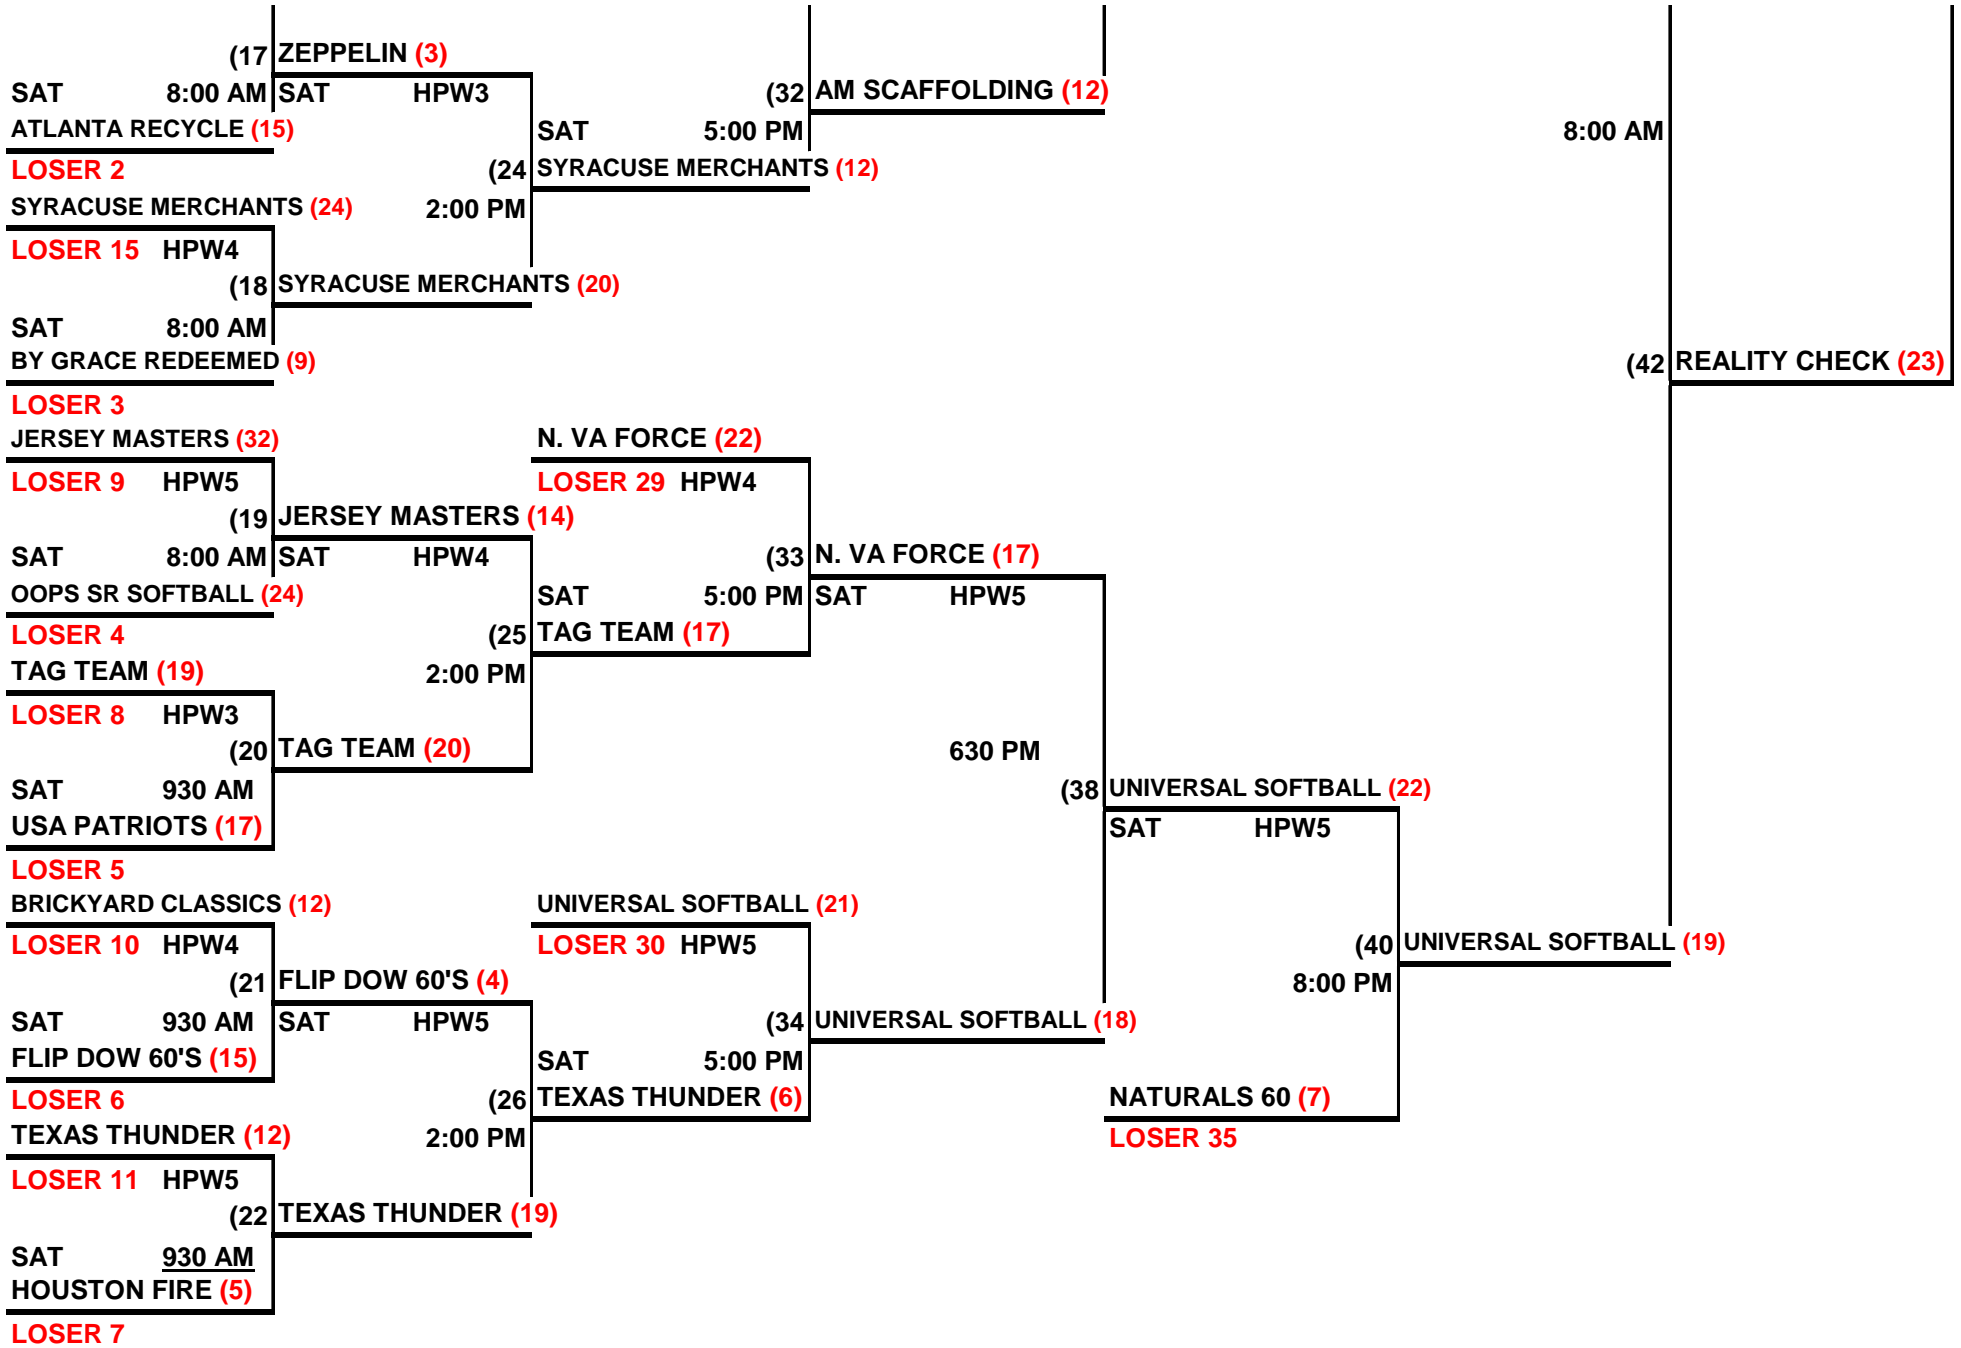

LOSERS BRACKET

;

REALITY CHECK