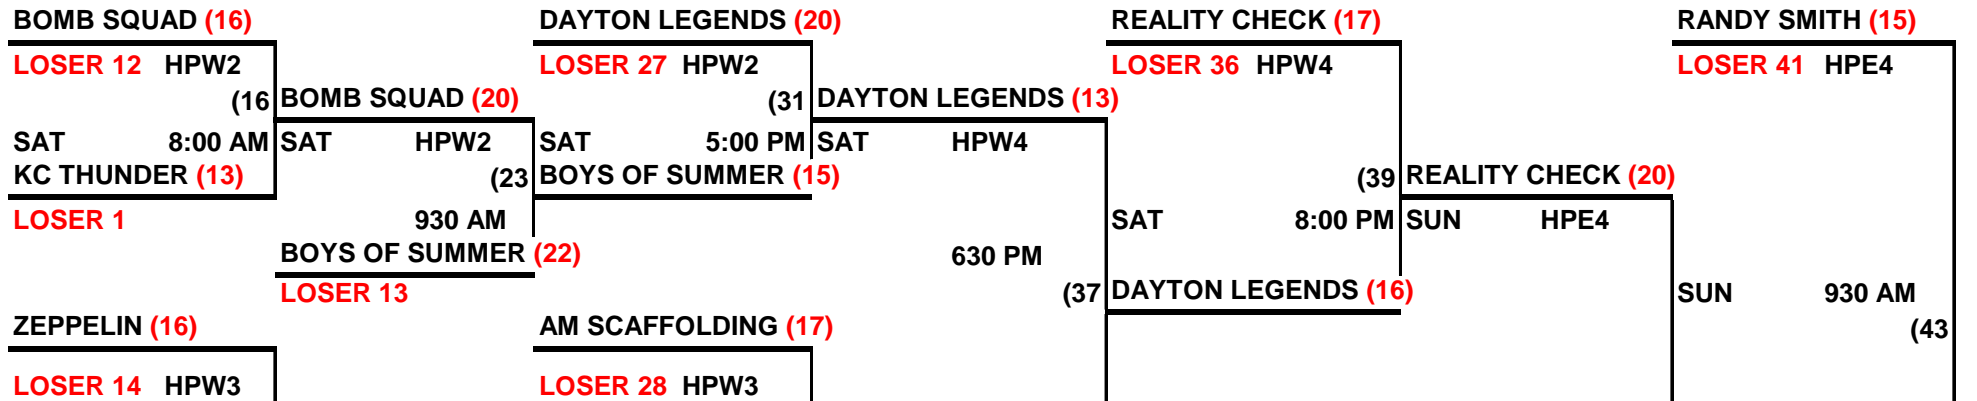

LOSERS BRACKET

;

REALITY CHECK