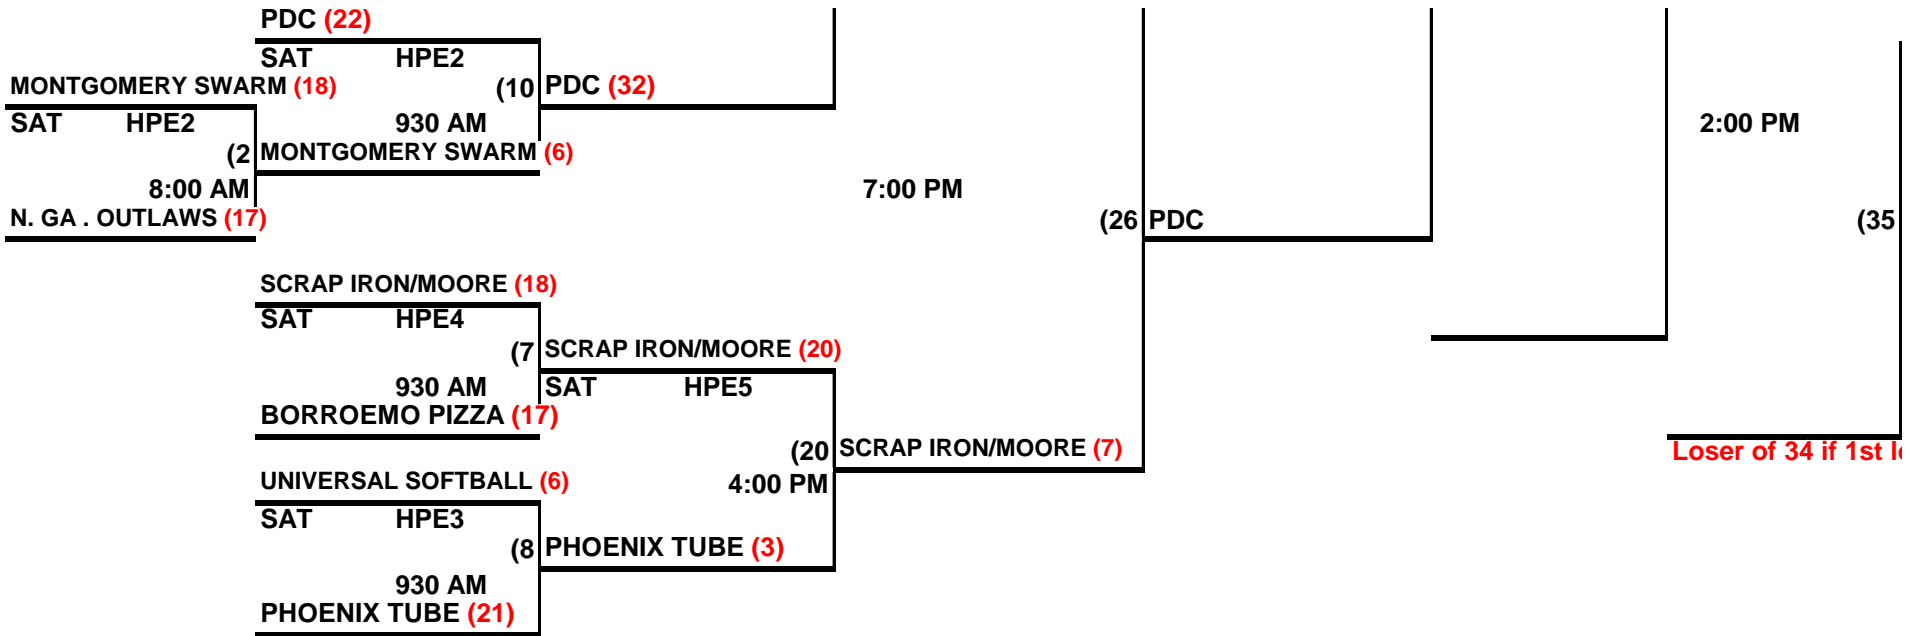

**2015 SPA WORLD
CHAMPIONSHIPS MEN'S 50 AAA
DOUBLE ELIM BRACKET
DALTON, GEORGIA**

18 teams

18 teams

BRICKYARD SOFTBALL (14)

Loser 19 HPE3

POLYVIOU DENTAL (19)

(23) POLYVIOU DENTAL (19)

(32)

SUN

SAT 2:00 PM
MONTGOMERY SWARM (5)

Loser 10

830 PM

(28)

8:00 AM

TENNESSEE COMETS

SOUTHERN HURRICANES (10)

AFFINITY ELEVATOR (22)

Loser 1 HPE1

(12)

Loser 17 HPE1

BORROEMO PIZZA (31)

(21) BORROEMO PIZZA (14)

SAT 11:00 AM
BORROEMO PIZZA (25)

SAT HPE5
(16)

SAT 530 PM
BORROEMO PIZZA (26)

Loser 7

2:00 PM

UNIVERSAL SOFTBALL (17)

Loser 8

|

|

L