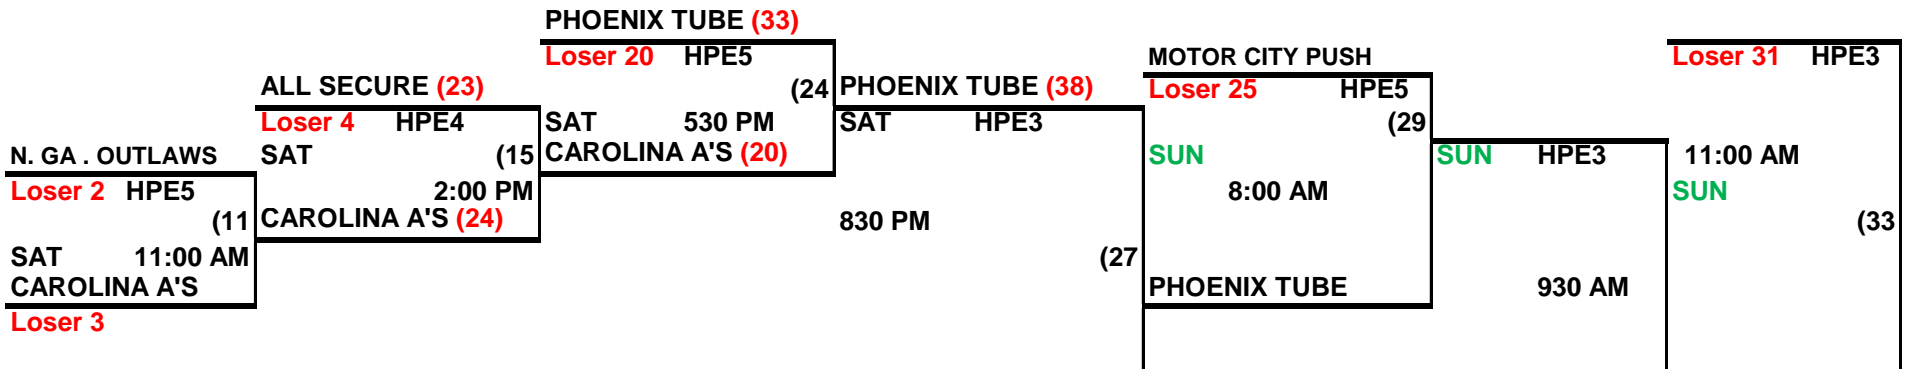

**2015 SPA WORLD
CHAMPIONSHIPS MEN'S 50 AAA
DOUBLE ELIM BRACKET
DALTON, GEORGIA**

18 teams

18 teams

BRICKYARD SOFTBALL (14)

Loser 19 HPE3

POLYVIOU DENTAL (19)

(23) POLYVIOU DENTAL (19)

(32)