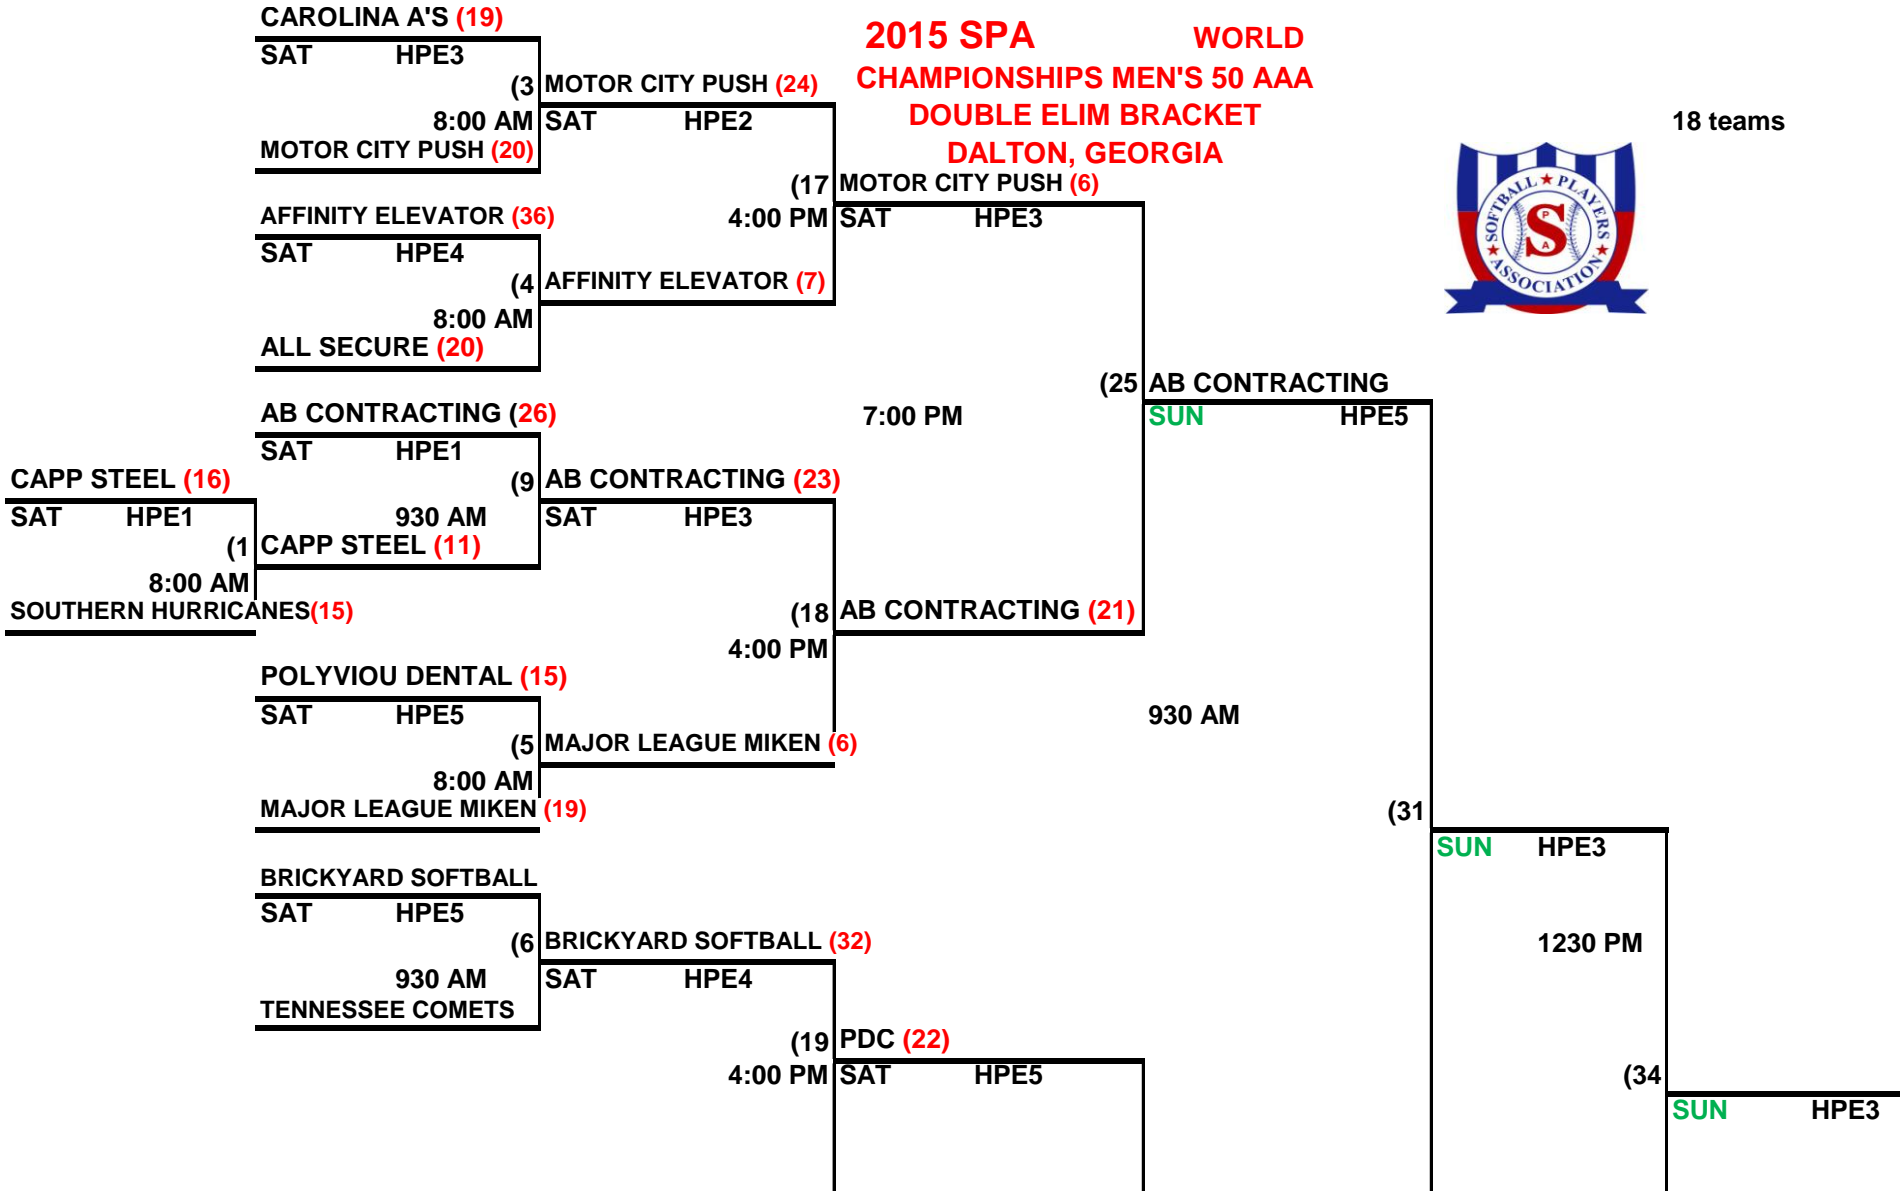

**2015 SPA WORLD
CHAMPIONSHIPS MEN'S 50 AAA
DOUBLE ELIM BRACKET
DALTON, GEORGIA**

18 teams

18 teams

BRICKYARD SOFTBALL (14)

Loser 19 HPE3

POLYVIOU DENTAL (19)

(23) POLYVIOU DENTAL (19)

(32)

SUN

SAT 2:00 PM
MONTGOMERY SWARM (5)

Loser 10

830 PM

(28)

8:00 AM

TENNESSEE COMETS

SOUTHERN HURRICANES (10)

AFFINITY ELEVATOR (22)

Loser 1 HPE1

(12)

Loser 17 HPE1

BORROEMO PIZZA (31)

(21) BORROEMO PIZZA (14)

SAT 11:00 AM
BORROEMO PIZZA (25)

SAT HPE5
(16)

SAT 530 PM
BORROEMO PIZZA (26)

Loser 7

2:00 PM

UNIVERSAL SOFTBALL (17)

Loser 8

|

|

L